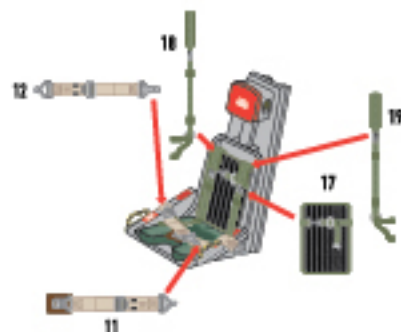

LOCKHEED F80 SHOOTING STAR/T33 TRAINER (LATE) & F94 STARFIRE SEAT BELT SET

?
HEADREST SHAPE
SUPPLIED IN KIT

NOTE: HEADREST
CORRECT SHAPE

NOTE: MAKE SEAT CUSHION
FROM SCRAP PLASTIC

SEAT COLOUR OPTION 1 (EARLY)
ZINC CHROMATE GREEN

SEAT COLOUR OPTION 2 (LATER)
LIGHT AIRCRAFT GREY