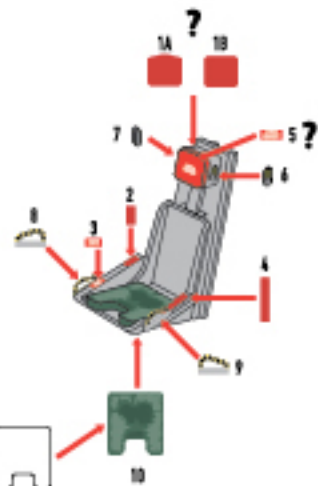

LOCKHEED F80 SHOOTING STAR/T33 TRAINER (LATE) & F94 STARFIRE SEAT BELT SET

?
HEADREST SHAPE
SUPPLIED IN KIT

NOTE: HEADREST
CORRECT SHAPE

NOTE: MAKE SEAT CUSHION
FROM SCRAP PLASTIC

SEAT COLOUR OPTION 1 (EARLY)
ZINC CHROMATE GREEN

SEAT COLOUR OPTION 2 (LATER)
LIGHT AIRCRAFT GREY