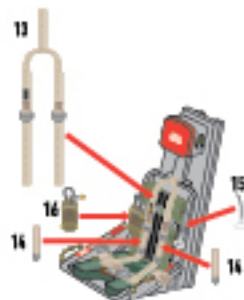

LOCKHEED F80 SHOOTING STAR/T33 TRAINER (LATE) & F94 STARFIRE SEAT BELT SET

?
HEADREST SHAPE
SUPPLIED IN KIT

NOTE: HEADREST
CORRECT SHAPE

NOTE: MAKE SEAT CUSHION
FROM SCRAP PLASTIC

SEAT COLOUR OPTION 1 (EARLY)
ZINC CHROMATE GREEN

SEAT COLOUR OPTION 2 (LATER)
LIGHT AIRCRAFT GREY